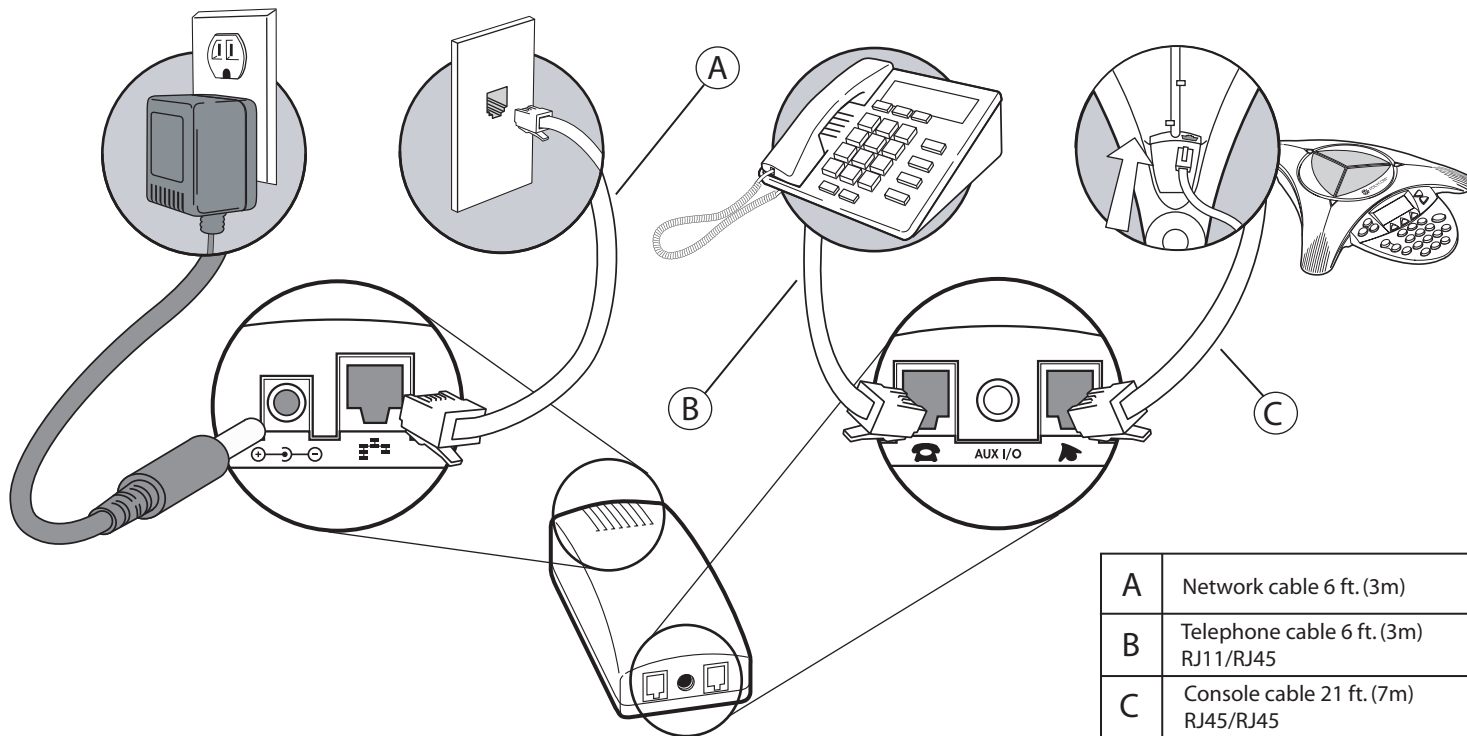

# QUICK SOUNDSTATION2™ DIRECT CONNECT SET-UP

|   |   |
|---|---|
| A | Network cable 6 ft. (3m)                |
| B | Telephone cable 6 ft. (3m)<br>RJ11/RJ45 |
| C | Console cable 21 ft. (7m)<br>RJ45/RJ45  |